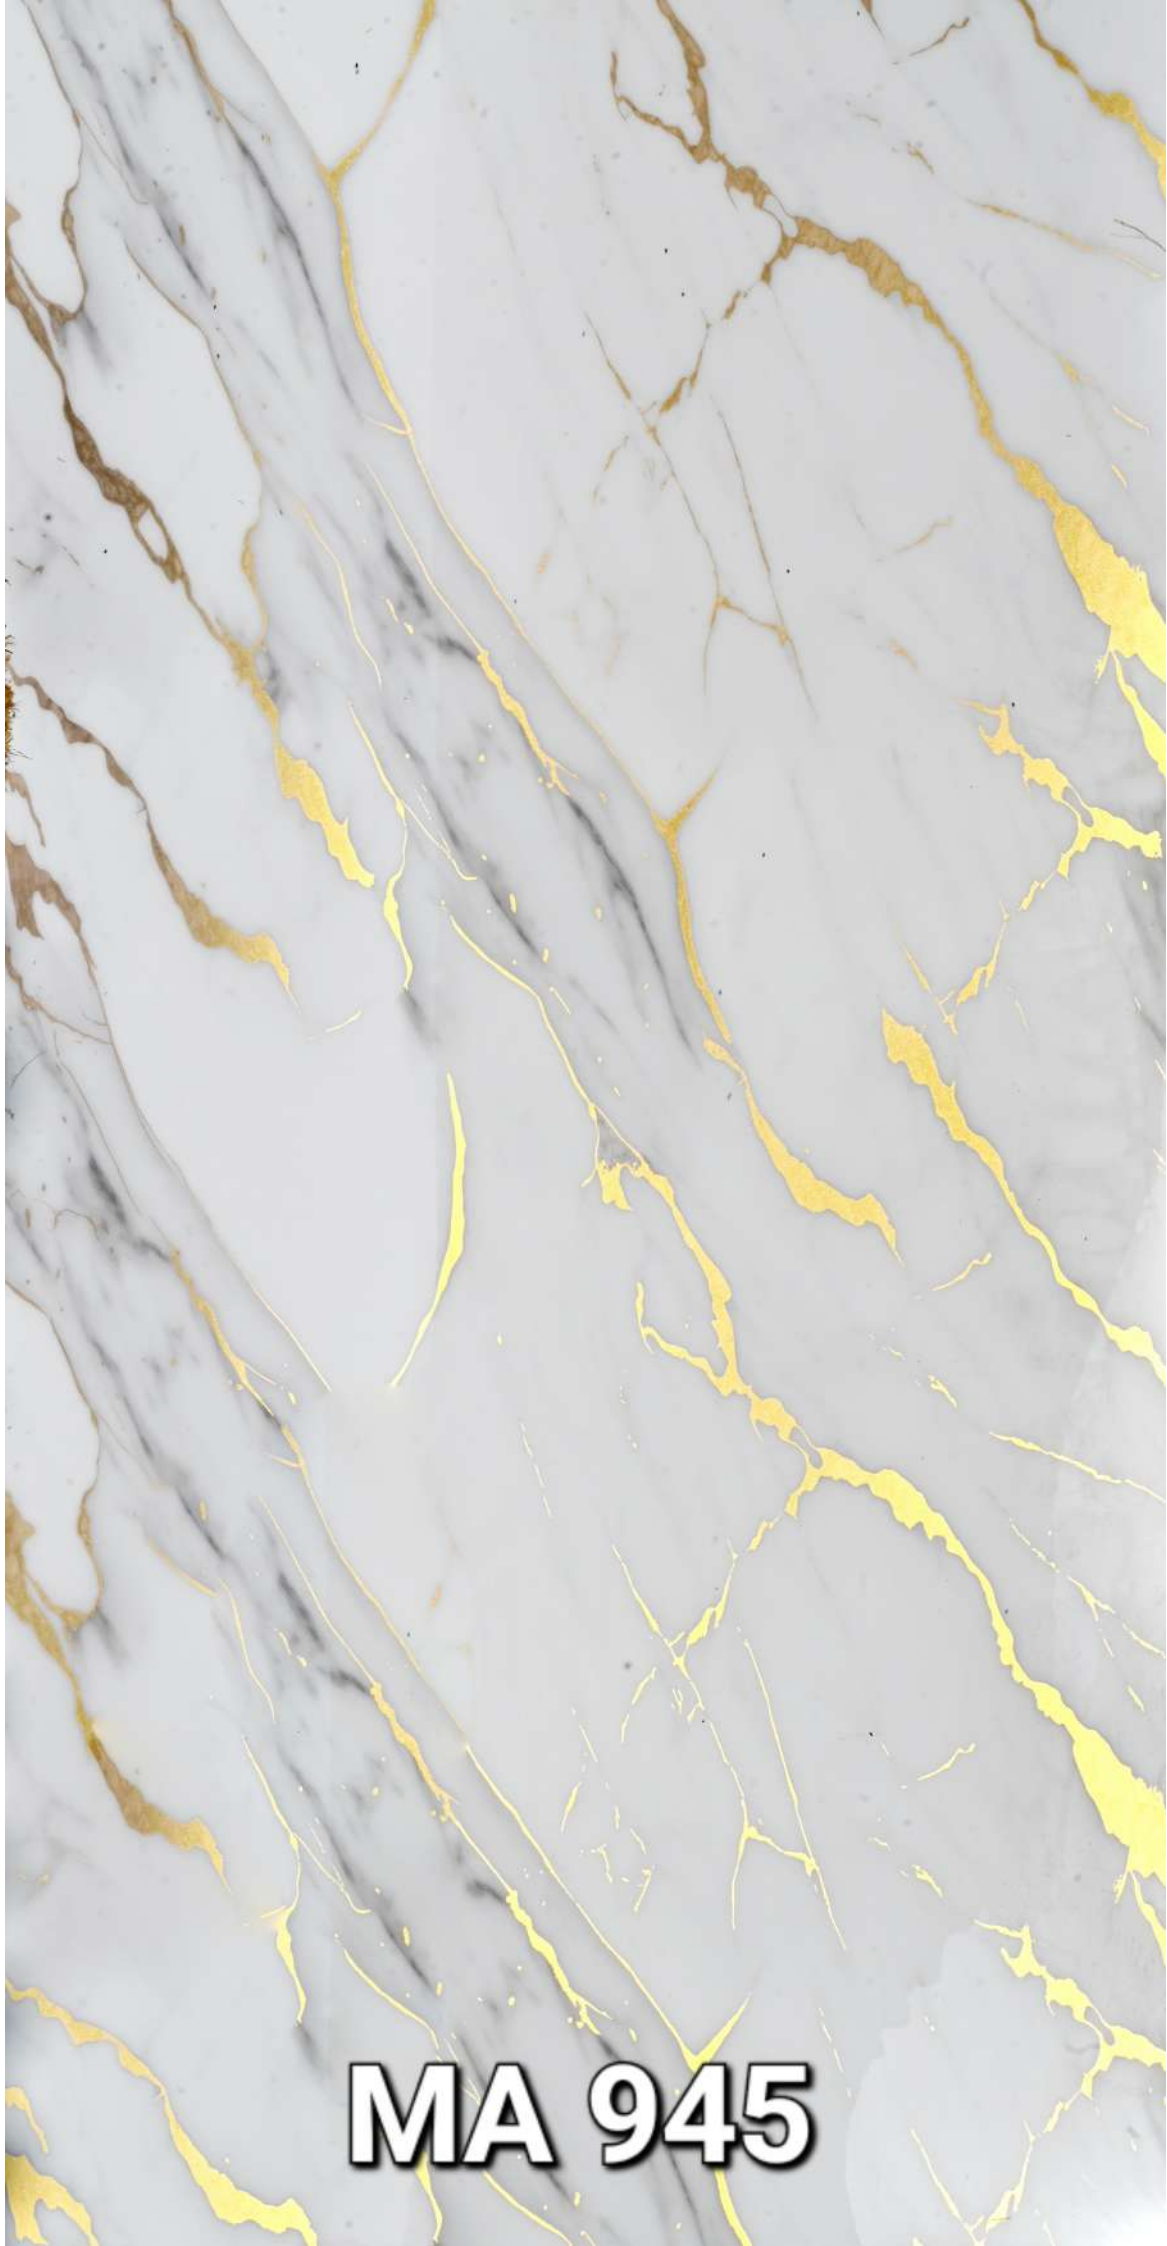

MA 944

MA 945

The background of the image is a light-colored marble pattern with intricate, dark grey and black veins. The veins are irregular and flow across the frame in various directions, creating a classic, elegant texture.

MA 946

The image features a light-colored marble background with intricate, dark grey and black veining patterns. The veins are irregular and flow across the frame. At the bottom center, the text 'MA 947' is displayed in a bold, white, sans-serif font with a black drop shadow.